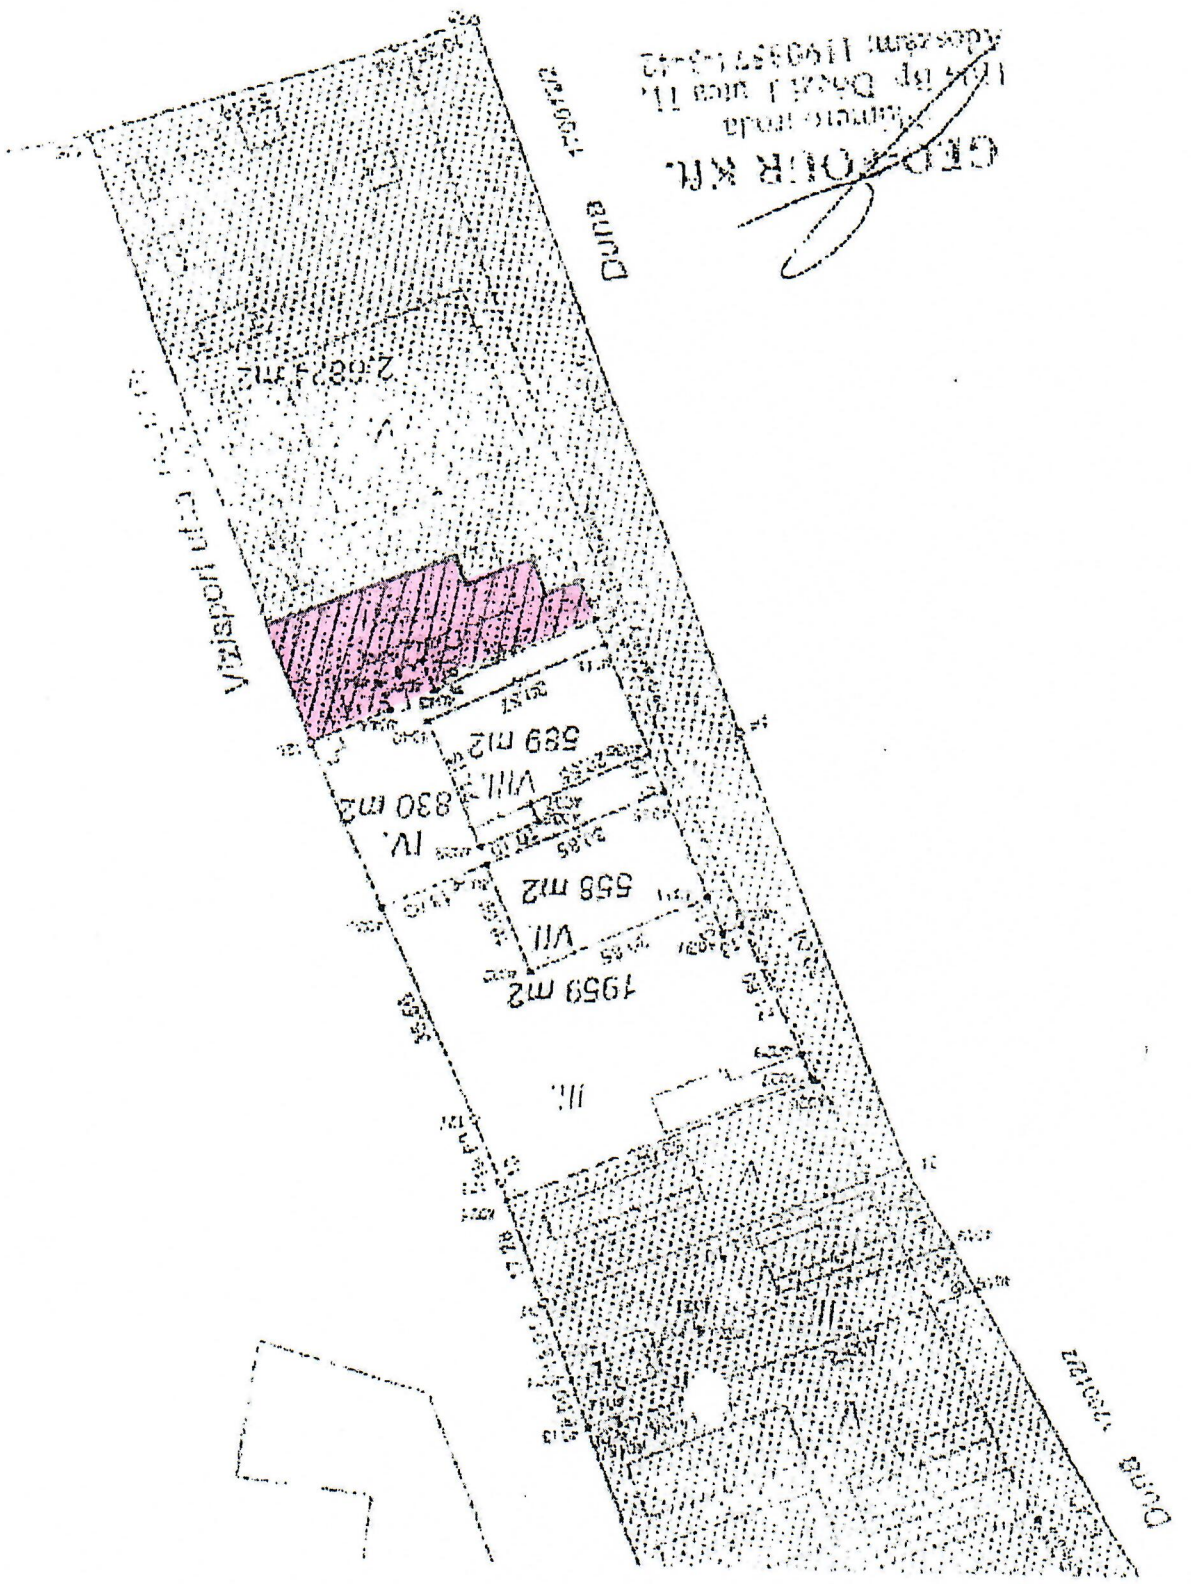

Handwritten signature

GEOGRAPH K.R.
Kannur, Kerala
164/1P, Dandi I area II,
Address No: 11903571-3-42

3 p. mellellet